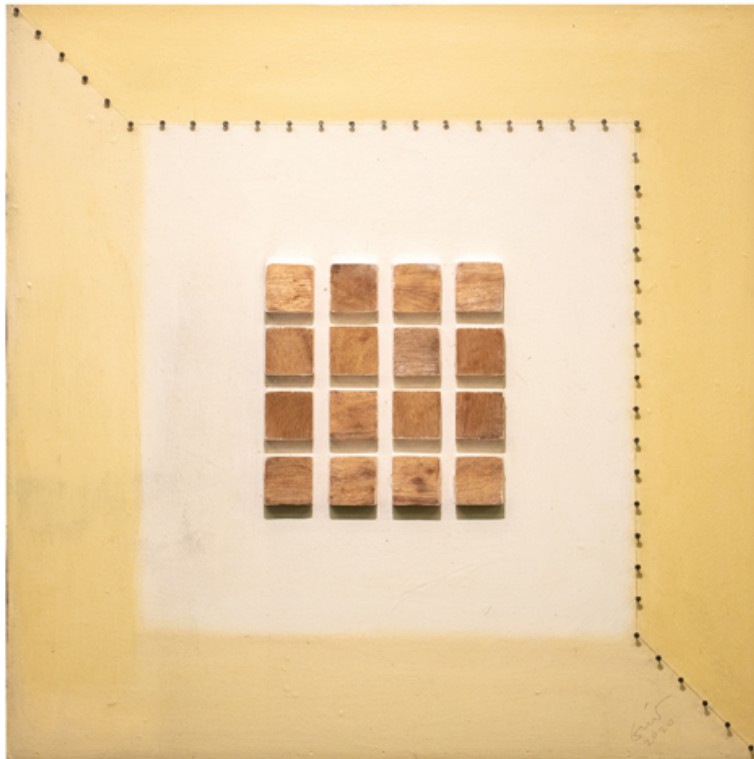

“Liberating Sol”

Acrylic on Canvas

24” x 24”

2020

Outset

Binong Javier

“Aberration”

Acrylic on Canvas

24” x 24”

2020

Outset

Gio Lebajo

“Memory Lane 1”

Mixed Media on Wood

24” x 24”

2020