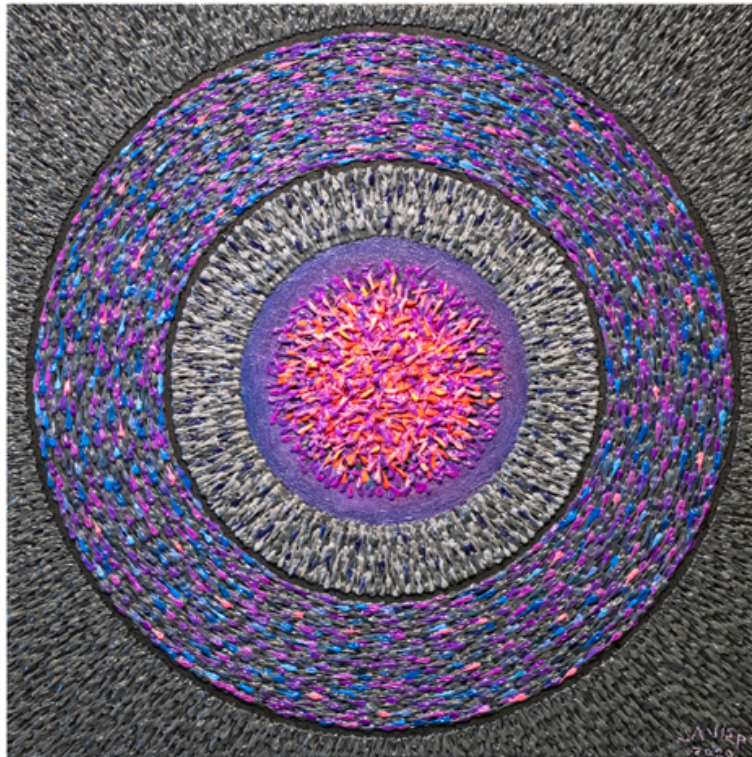

OUTSET

BINONG JAVIER
GIO LEBajo
MARLON MAGBANUA
JAYSON PETTZ MURING
JOSEP PASCUAL
MICHAEL PASTORIZO
RITCHE YEE

CATALOGUE

2020

OUTSET

white
walls
G A L L E R Y

Outset

Binong Javier

“Liberating Sol”

Acrylic on Canvas

24” x 24”

2020

Outset

Binong Javier

“Aberration”

Acrylic on Canvas

24” x 24”

2020

Outset

Gio Lebajo

“Memory Lane 1”

Mixed Media on Wood

24” x 24”

2020